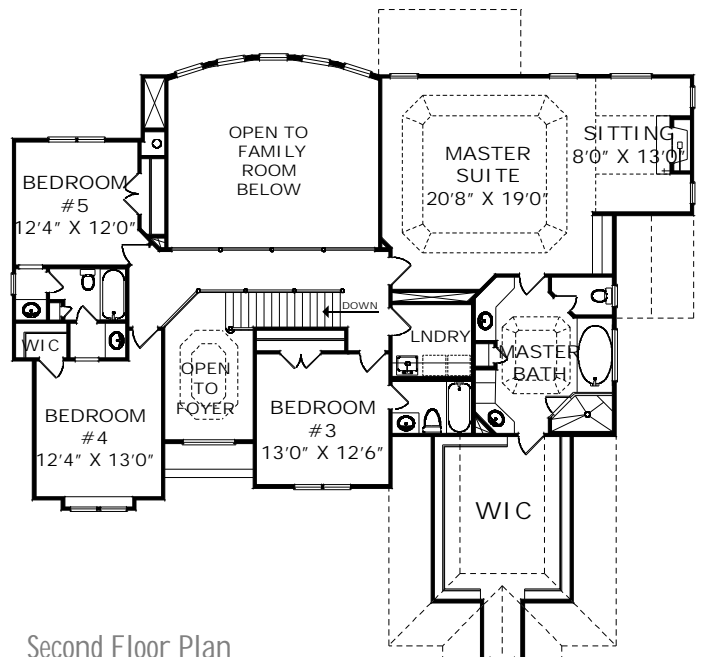

OVER 3800 SQ.FT.

Davenport

2186 SF First Floor
 1955 SF Second Floor
 4141 Total Square Feet
 5 Bedrooms, 4 Baths
 Width: 67'-0", Depth: 64'-0"

First Floor Plan

Second Floor Plan

Elevations and floor plans are subject to change. Square footage and room sizes are approximate. See blueprints for exact dimensions and details.