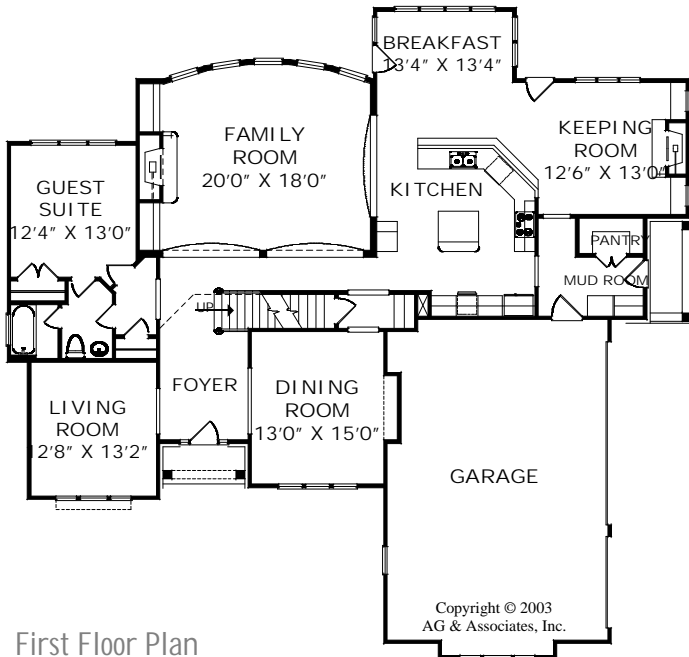

OVER 3800 SQ.FT.

Davenport

2186 SF First Floor
 1955 SF Second Floor
 4141 Total Square Feet
 5 Bedrooms, 4 Baths
 Width: 67'-0", Depth: 64'-0"

First Floor Plan

Second Floor Plan

Elevations and floor plans are subject to change. Square footage and room sizes are approximate. See blueprints for exact dimensions and details.