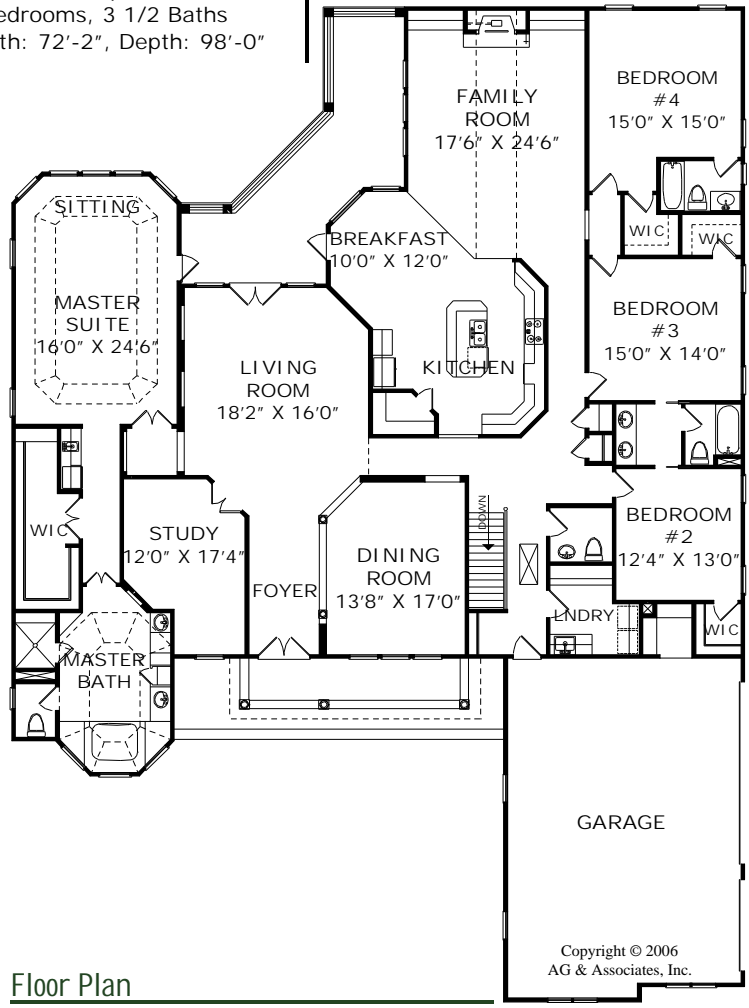

3973 SF First Floor
Ranch
3973 Total Square Feet
4 Bedrooms, 3 1/2 Baths
Width: 72'-2", Depth: 98'-0"

Lenox

Floor Plan

Copyright © 2006
AG & Associates, Inc.

Elevations and floor plans are subject to change. Square footage and room sizes are approximate. See blueprints for exact dimensions and details.