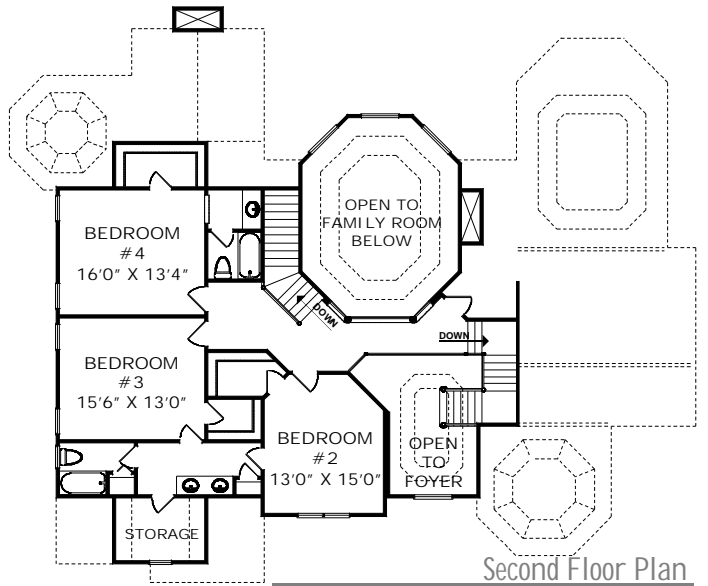

OVER 3800 SQ.FT.

Lynfield

2695 SF First Floor
1176 SF Second Floor
3871 Total Square Feet
4 Bedrooms, 3 1/2 Baths
Width: 75'-0", Depth: 61'-4"

First Floor Plan

Second Floor Plan

Elevations and floor plans are subject to change. Square footage and room sizes are approximate. See blueprints for exact dimensions and details.