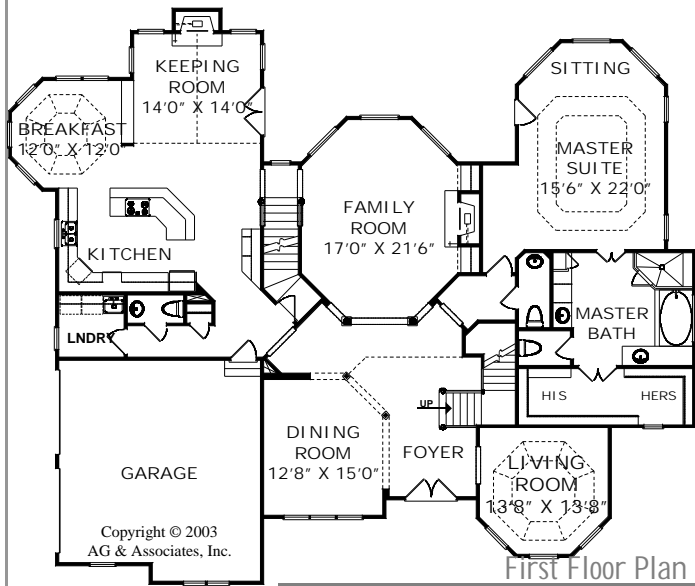

OVER 3800 SQ.FT.

Lynfield

2695 SF First Floor
1176 SF Second Floor
3871 Total Square Feet
4 Bedrooms, 3 1/2 Baths
Width: 75'-0", Depth: 61'-4"

First Floor Plan

Second Floor Plan

Elevations and floor plans are subject to change. Square footage and room sizes are approximate. See blueprints for exact dimensions and details.