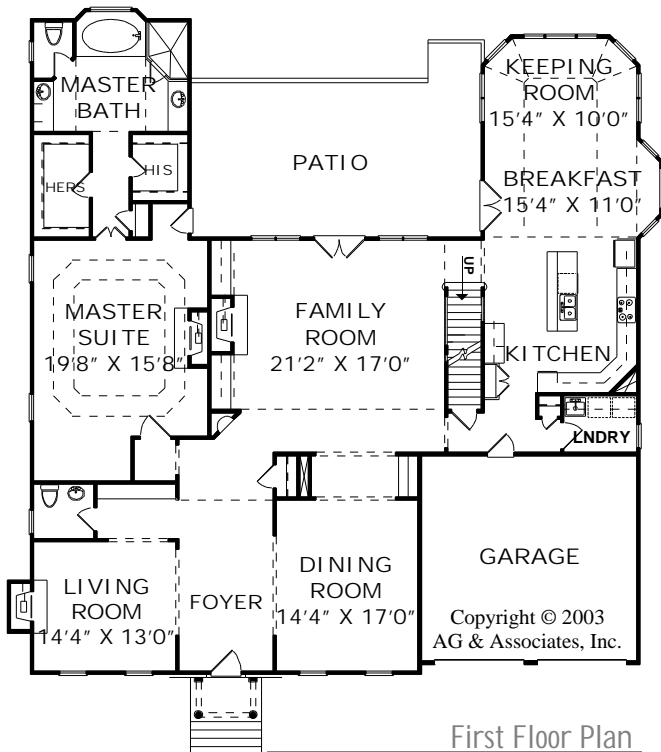

Madrid

2911 SF First Floor
 1501 SF Second Floor
 4412 Total Square Feet
 5 Bedrooms, 3 1/2 Baths
 Width: 66'-0", Depth: 66'-0"

First Floor Plan

Second Floor Plan

Elevations and floor plans are subject to change. Square footage and room sizes are approximate. See blueprints for exact dimensions and details.