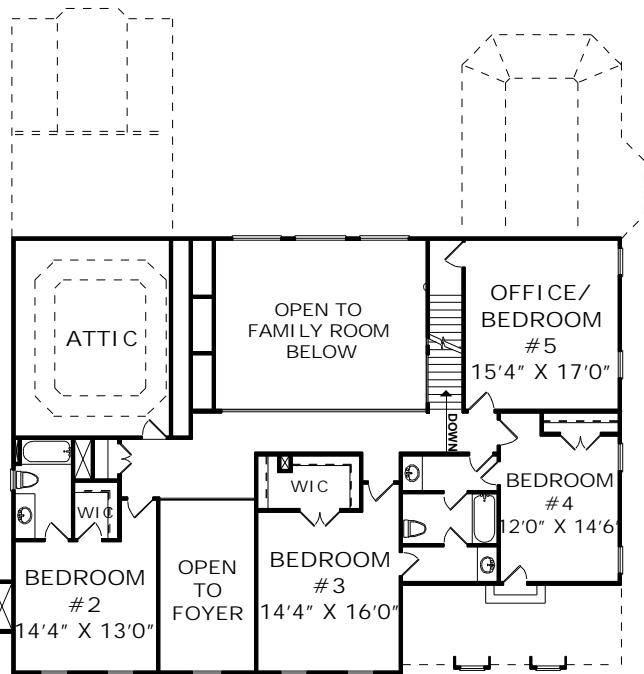

Madrid

2911 SF First Floor
 1501 SF Second Floor
 4412 Total Square Feet
 5 Bedrooms, 3 1/2 Baths
 Width: 66'-0", Depth: 66'-0"

First Floor Plan

Second Floor Plan

Elevations and floor plans are subject to change. Square footage and room sizes are approximate. See blueprints for exact dimensions and details.