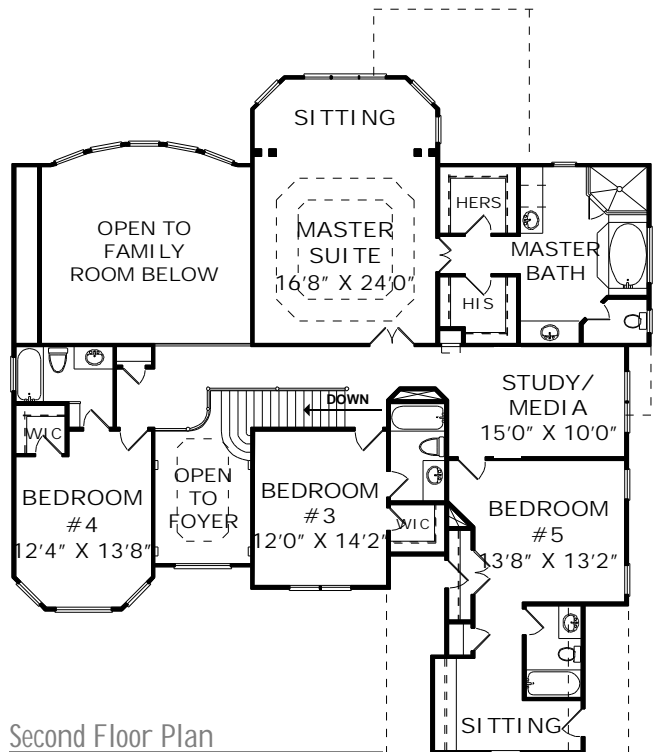

OVER 3800 SQ.FT.

Radisson

2240 SF First Floor
 2026 SF Second Floor
 4266 Total Square Feet
 5 Bedrooms, 5 1/2 Baths
 Width: 58'-0", Depth: 67'-8"

Elevations and floor plans are subject to change. Square footage and room sizes are approximate. See blueprints for exact dimensions and details.