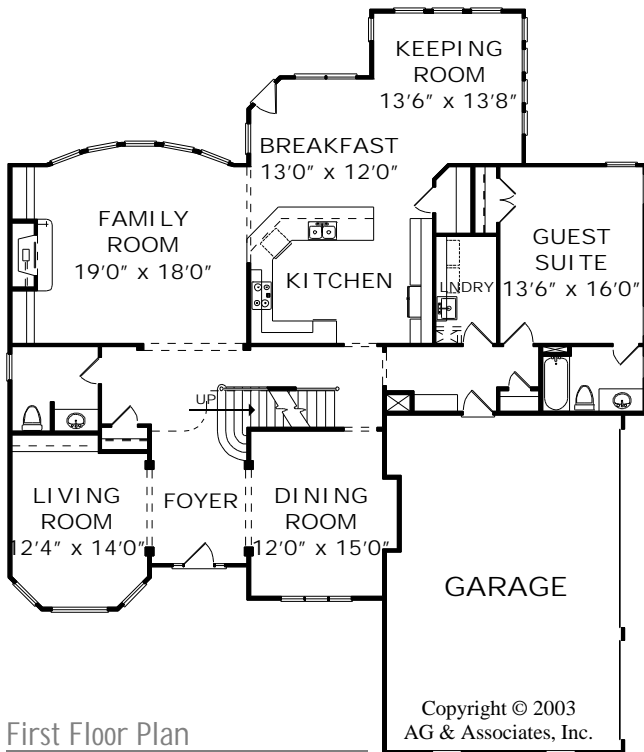

OVER 3800 SQ.FT.

Radisson

2240 SF First Floor
 2026 SF Second Floor
 4266 Total Square Feet
 5 Bedrooms, 5 1/2 Baths
 Width: 58'-0", Depth: 67'-8"

Elevations and floor plans are subject to change. Square footage and room sizes are approximate. See blueprints for exact dimensions and details.