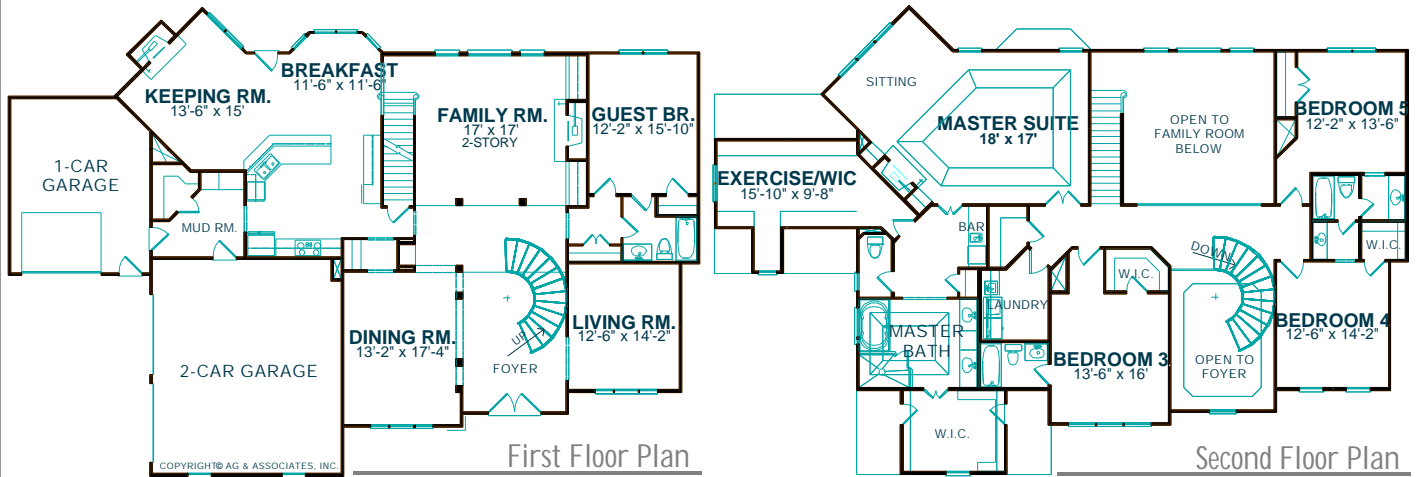

OVER 3800 SQ.FT.

# Valencia

2191 SF First Floor  
2227 SF Second Floor  
4418 Total Square Feet  
5 Bedrooms, 4 Baths  
Width: 78'-4", Depth: 53'-0"

COPYRIGHT © AG & ASSOCIATES, INC.

First Floor Plan

Second Floor Plan